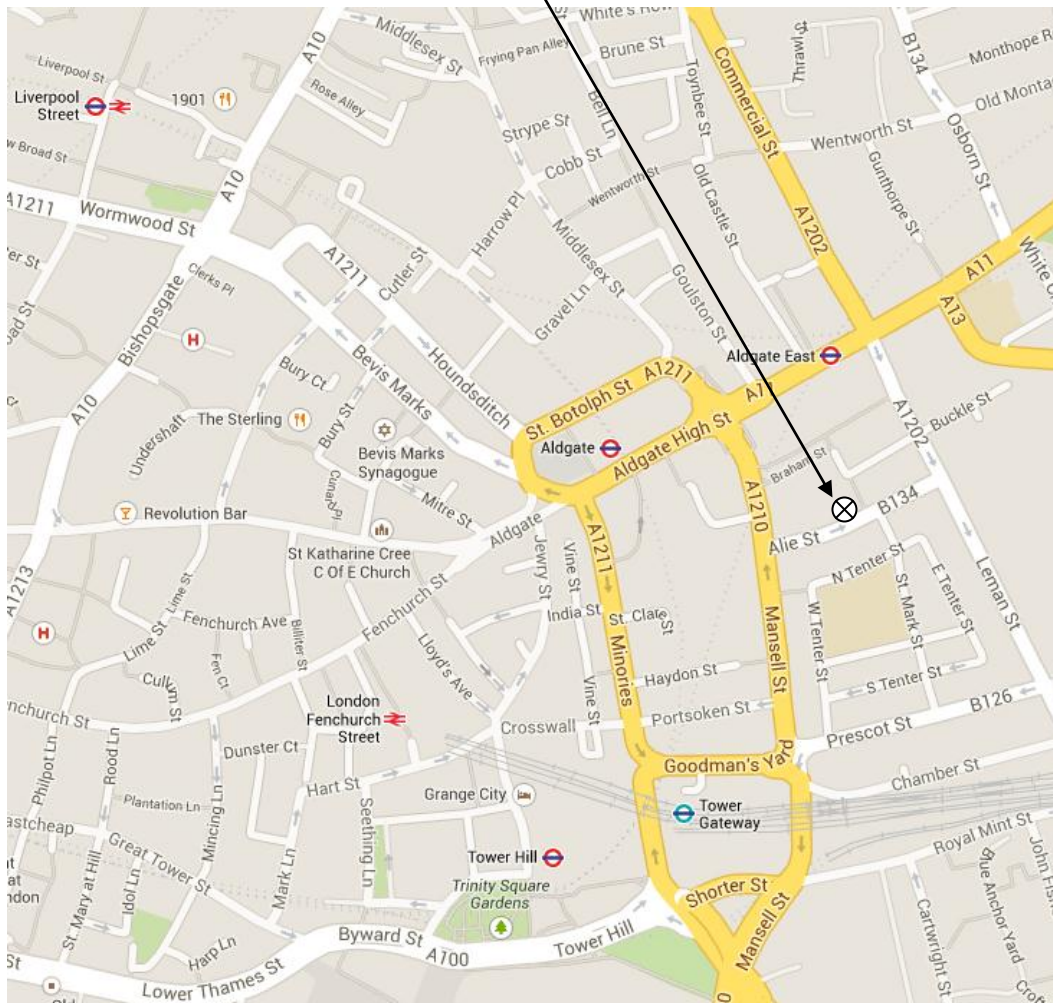

Map to Alie Street

Trust Headquarters
 9 Alie Street
 London
 E1 8DE

Tel: 020 7655 4000

How to find us?

Buses: 15, 115, 135, 25, 205, 254, 40, 42, 67, 78 and 100

Stations:

Rail	London Fenchurch St	8 minutes
Metropolitan, District Line, Hammersmith & City, Circle Line	Aldgate, Aldgate East, Tower Hill	2 minutes
Central Line	Liverpool St	5 minutes
DLR	Tower Gateway	10 minutes
		4 minutes

Driving: We are outside the **Congestion zone** which ends on the Fenchurch side of Mansell Street.

Parking: Minories Car Park 1 Shorter St E1 8LP, £2.50/hour, £6/day
 City of London Corporation, 50 Lower Thames St, London EC3R 6DP, £2.50/hour, £6/day
 Arch Parking, 2 Back Church Ln E1 1LX £3.50/hour, £9/day